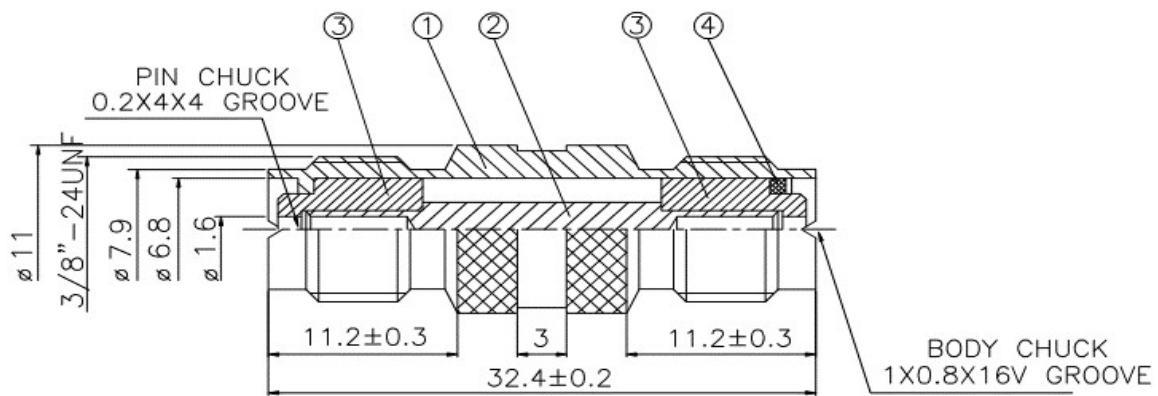

# MU-906

## Mini-UHF Doppelkupplung

NO	DESCRIPTION	MATERIAL	Q'TY	FINISH
1	BODY	BRASS	1	NICKEL
2	PIN	BRASS	1	GOLD
3	INSULATION	DEL RIN	2	DEL RIN
4	WASHER	BRASS	1	NICKEL